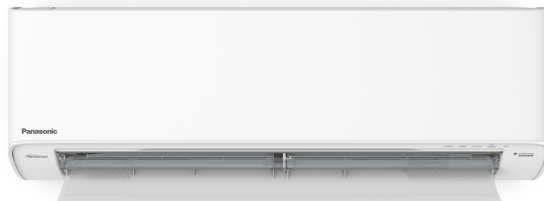

Panasonic Inverter Air Conditioner 24000BTU (PN-CS-U24XKH)

Model No: PN-CS-U24XKH

Price:

Rs. 549,999

Warranty:

1 years(s) manufacturer warranty.

1 Year Comprehensive Warranty. 10 Years Warranty On Compressor. (Elegible Upon Signing The Service Agreement From 2nd Year Onwards.)

Specifications:

- Type: Wall Mounted - Inverter
- Refrigerant: R32
- Condenser: BlueFin, Copper
- Compressor - Brand: Rotary Twin
- Rated Cooling Capacity (BTU/Hr): 22,500(3,820-24,500)Btu/hr
- Rated Cooling Capacity (W): 6.60(1.12-7.18)
- Rated Power Input (W): 1,840(310-2,050)
- Rated EER: 12.23(12.32-11.95)Btu/hW
- Current Rated (Cooling) (Amps): 8.3
- Sound / Noise Level (ODU): 52
- Sound Level (IDU) (Cooling / Heating): 45/34/28
- Suction Line Diameter: 9.52mm(3/8in)
- Liquid Line Diameter: 6.35mm(1/4in)
- Sleep Mode: Yes
- Turbo: Yes
- Swing: Yes
- Power Save Modes: ECO Mode with AI
- Remote Control: Yes
- Dimension (IDU) (W X H X D): 1,040*295*244
- Dimension (ODU) (W X H X D): 824*619*299
- Net Weight (IDU): 12(26)kg(lb)
- Net Weight (ODU): 31(68)kg(lb)
- Other Information / Features: nanoe X facility which Inhibits Bacteria & Viruses / iAuto-X, Humidity Sensor, Eco Mode with A.I, Inverter Control, Sleep Mode, Quiet mode, Soft Dry Operation Mode, Personal Airflow Creation
- Country Of Origin/Manufacturer: Malaysia