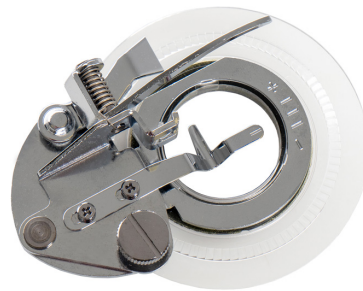

SINGER®

Singer Flower Stitch Foot (250026113-06)

Model No: 250026113-06

Price:

Rs. 3,155

Warranty:

0 No(s) manufacturer warranty.

Delivery: